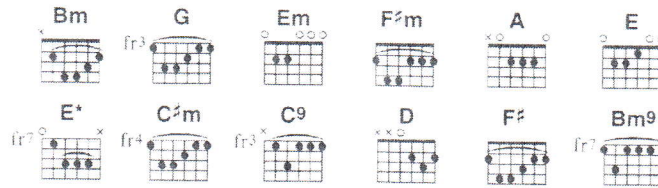

DOWN TO THE WATERLINE

WORDS & MUSIC BY MARK KNOPFLER

freely

Intro | Bm | G | Em | Bm ||

a tempo

||: G | G | Bm | Bm :||

Verse 1

Bm F#m A E Bm
Sweet sur - render on the quayside

F#m A E Bm
You re - member we used to run and hide

F#m
In the shadow of the cargoes I take you one time

A E Bm
And we're counting all the numbers down to the water - line

Verse 2

Bm F#m A E Bm
Near misses on the dogleap stairways

r: Sheetmusicdirect.com for Darrell McElmurry (darrellmcel@earthlink.net). Order 3724554. Copies Bc

Verse 3

Bm F#m A E Bm
Up comes a coaster fast and silent in the night

F#m A E Bm
Over my shoulder all you can see are the pilot lights

F#m A E Bm
She can feel him in the places where the sailors go

F#m
When she's walking by the river and the railway line

A
She can still hear him whisper

E Bm
Let's go down to the waterline

Outro

G	G	Bm	Bm	
G	A	Bm	Bm	
G	G	Bm	Bm	
G	A	Bm9		